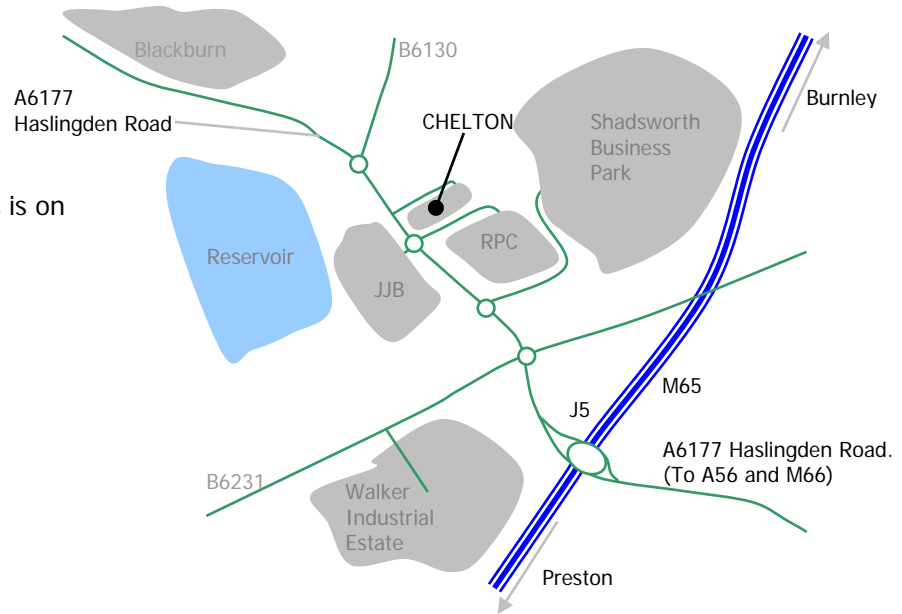

Directions

Chelton Defence Communications,
Haslingden Road,
Blackburn,
Lancashire.
BB1 2EE
Tel: +44 (0) 1254 292010
Fax: +44 (0) 1254 292035

Local Directions

Exit the M65 at Junction 5 and enter the A6177 (Haslingden Road) heading towards Blackburn. Keep straight at the following three roundabouts and just after the JJB Soccer Dome exit on the left, turn right into Wilkinson Way, Chelton Defence Communications is on the right hand side.

From Manchester Airport

Enter the M56 at J5 and head West signposted Liverpool/Birmingham, exit the M56 at J9 signposted M6 Preston. Exit the M6 at J29 signposted M65 Blackburn/Burnley and then follow the Local Directions.

From the South

Exit the M6 at J29 and enter the M65 signposted Burnley/Blackburn and follow the Local Directions.

From the North

Exit the M6 at J30 signposted M61 Manchester, exit the M61 at J9 signposted M65 Blackburn/Burnley and follow the Local Directions.