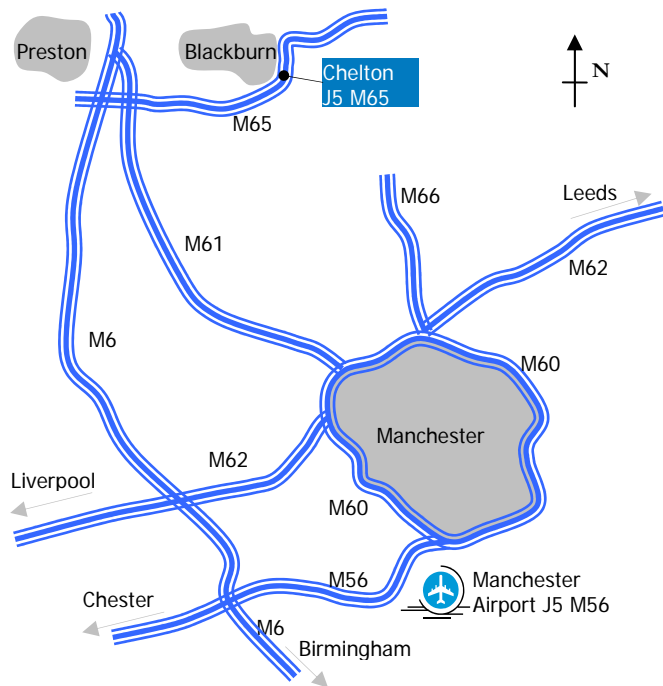

Directions

Chelton Defence Communications,
Haslingden Road,
Blackburn,
Lancashire.
BB1 2EE
Tel: +44 (0) 1254 292010
Fax: +44 (0) 1254 292035

Local Directions

Exit the M65 at Junction 5 and enter the A6177 (Haslingden Road) heading towards Blackburn. Keep straight at the following three roundabouts and just after the JJB Soccer Dome exit on the left, turn right into Wilkinson Way, Chelton Defence Communications is on the right hand side.

From Manchester Airport

Enter the M56 at J5 and head West signposted Liverpool/Birmingham, exit the M56 at J9 signposted M6 Preston. Exit the M6 at J29 signposted M65 Blackburn/Burnley and then follow the Local Directions.

From the South

Exit the M6 at J29 and enter the M65 signposted Burnley/Blackburn and follow the Local Directions.

From the North

Exit the M6 at J30 signposted M61 Manchester, exit the M61 at J9 signposted M65 Blackburn/Burnley and follow the Local Directions.